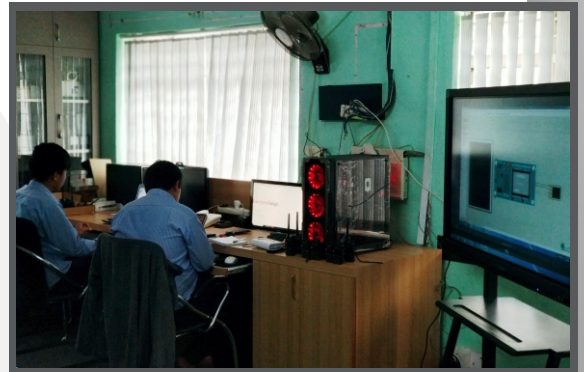

CENTRAL MONITORING STATION

Central Monitoring station controls, coordinates and communicates information shared, provided and produced by security systems, equipments and personnel. Events captured by security systems are closely analyzed by Central Monitoring Station manned 24 x 7. The information captured which are sensitive in nature are protected and passed to concerned authority. Close Monitoring of security assets installed in different locations are monitored simulatenously.