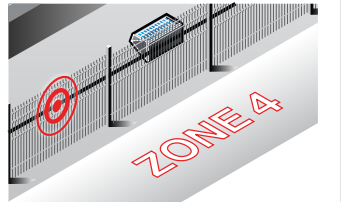

SHOCK DETECTION

G-FENCE 3000

- Integrated solar panel
- Intrusion detection algorithms
- Up to 200 m of protection per Control Unit
- 2 auxiliary inputs per Control Unit for external alarms

G-FENCE detects all attempts to cut, to climb and to pull out the fence on which it is installed. It ignores fence disturbances caused by meteorological phenomenon (rain, wind) or vibrations caused by vehicles

Control units are resistant to extreme atmospheric conditions and environments with high electro-magnetic interference.

- New generation of cable
- New algorithms
- New functionality with the Maxibus 3000
- Precise localization to 3 m
- Up to 4x3200 m of protection per system