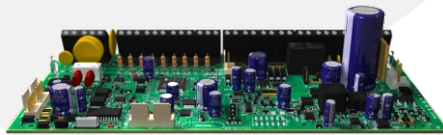

Intrusion Localization

P ▲ R ▲ D O X™

Security

- State of Art Intrusion Detection System.
- App Based Control System
- Wireless Technology
- Controlled by Single EVO192 Unit

Keypads

App-based System Control

TM70 Touch Intuitive Touchscreen

Sentinel Ultra

- Identification up to 100m
- Integral recording – Footage easily download via USB port
 - Back light and illumination adjustment
 - Lightweight
 - Hand-held
 - Simple to use
 - On / off switch
- Includes docking station for charging and belt pouch
 - Ideal for Security, Search & Rescue and Protection
 - 10-100m Focus