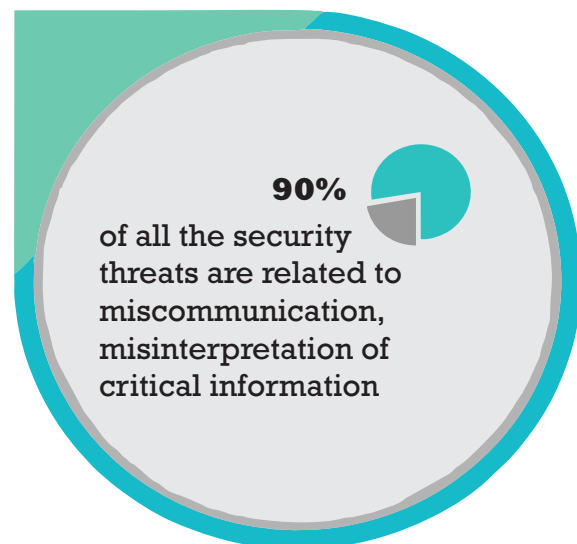

HAVE YOU DONE YOUR SECURITY ASSESSMENT ?

WHY TO DO SECURITY ASSESSMENT

- Provides your Critical Information regarding the security Gaps
- Assessment of the potential threat areas from which security can be compromised
- Your Overall Security Status
- Gives you overview of your Security control of any area
- Reconcile your current controls regarding security risks
- Identify and Quantify risks to your information assets
- Understanding the Strength and Weakness of your security status
- Comprehensive Understanding of Potential integration of security equipments.

CONTACT US TO FOR YOUR SECURITY ASSESSMENT