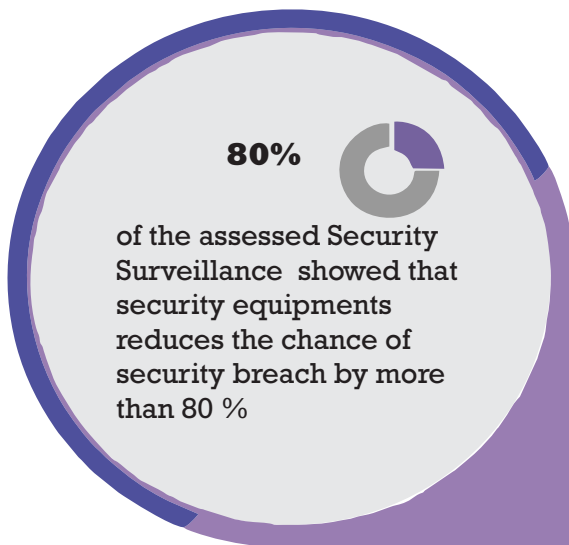

Rapid Fog is one of the most effective prevention system for instant burglary, robbery and break-in. It defeats the intrusion instantly and immediately.

SMART LOCK WITH GPS/ GSM SYSTEM

Smart tracker lock is suitable for container safety, container logistics tracking management, asset remote control, is an innovative container security and tracking products, using GPRS, GPS, new technology mobile phone Bluetooth, static and dynamic password unlock, providing cloud Platform + hardware + sensor Integration Services to cargo transport companies, customs import and export, large-scale cargo companies.

GPS positioning, GSM positioning.

Remote password unlock instruction via platform or SMS. Through the mobile phone Bluetooth app to send the scene password unlock instructions.

support static password and dynamic password, static password is valid for a long time, the dynamic password uses once after expiration.

The lock outside the fence, can only be unlocked within the designated surrounding, through configuration tools and platform instructions configuration.

Terminal and driver vehicle information binding, through configuration tools and platforms and mobile phone bluetooth app command configuration.

Alarm for illegal unlock

Strong-type grip structure design, the lock can not be easily destroyed.

HAVE YOU DONE YOUR SECURITY ASSESSMENT ?

WHY TO DO SECURITY ASSESSMENT

- Provides your Critical Information regarding the security Gaps
- Assessment of the potential threat areas from which security can be compromised
- Your Overall Security Status
- Gives you overview of your Security control of any area
- Reconcile your current controls regarding security risks
- Identify and Quantify risks to your information assets
- Understanding the Strength and Weakness of your security status
- Comprehensive Understanding of Potential integration of security equipments.