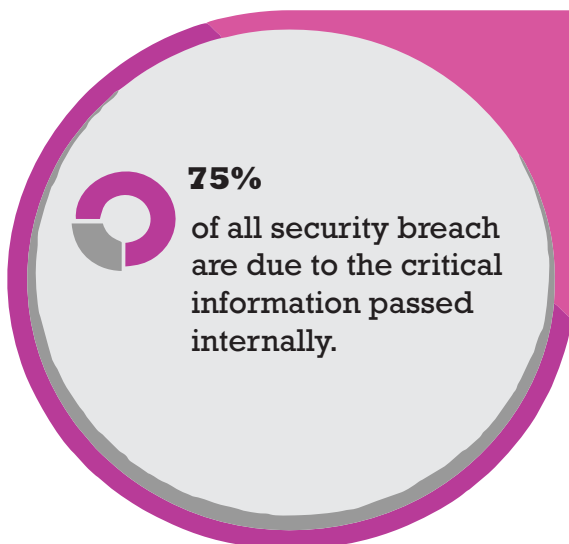

Rapid Fog is one of the most effective prevention system for instant burglary, robbery and break-in. It defeats the intrusion instantly and immediately.

SMART LOCK WITH GPS/ GSM SYSTEM

Smart tracker lock is suitable for container safety, container logistics tracking management, asset remote control, is an innovative container security and tracking products, using GPRS, GPS, new technology mobile phone Bluetooth, static and dynamic password unlock, providing cloud Platform + hardware + sensor Integration Services to cargo transport companies, customs import and export, large-scale cargo companies.

GPS positioning, GSM positioning.

Remote password unlock instruction via platform or SMS. Through the mobile phone Bluetooth app to send the scene password unlock instructions.

support static password and dynamic password, static password is valid for a long time, the dynamic password uses once after expiration.

The lock outside the fence, can only be unlocked within the designated surrounding, through configuration tools and platform instructions configuration.

Terminal and driver vehicle information binding, through configuration tools and platforms and mobile phone bluetooth app command configuration.

Alarm for illegal unlock

Strong-type grip structure design, the lock can not be easily destroyed.

HAVE YOU DONE YOUR SECURITY ASSESSMENT ?

WHY TO DO SECURITY ASSESSMENT

- Provides your Critical Information regarding the security Gaps
- Assessment of the potential threat areas from which security can be compromised
- Your Overall Security Status
- Gives you overview of your Security control of any area
- Reconcile your current controls regarding security risks
- Identify and Quantify risks to your information assets
- Understanding the Strength and Weakness of your security status
- Comprehensive Understanding of Potential integration of security equipments.